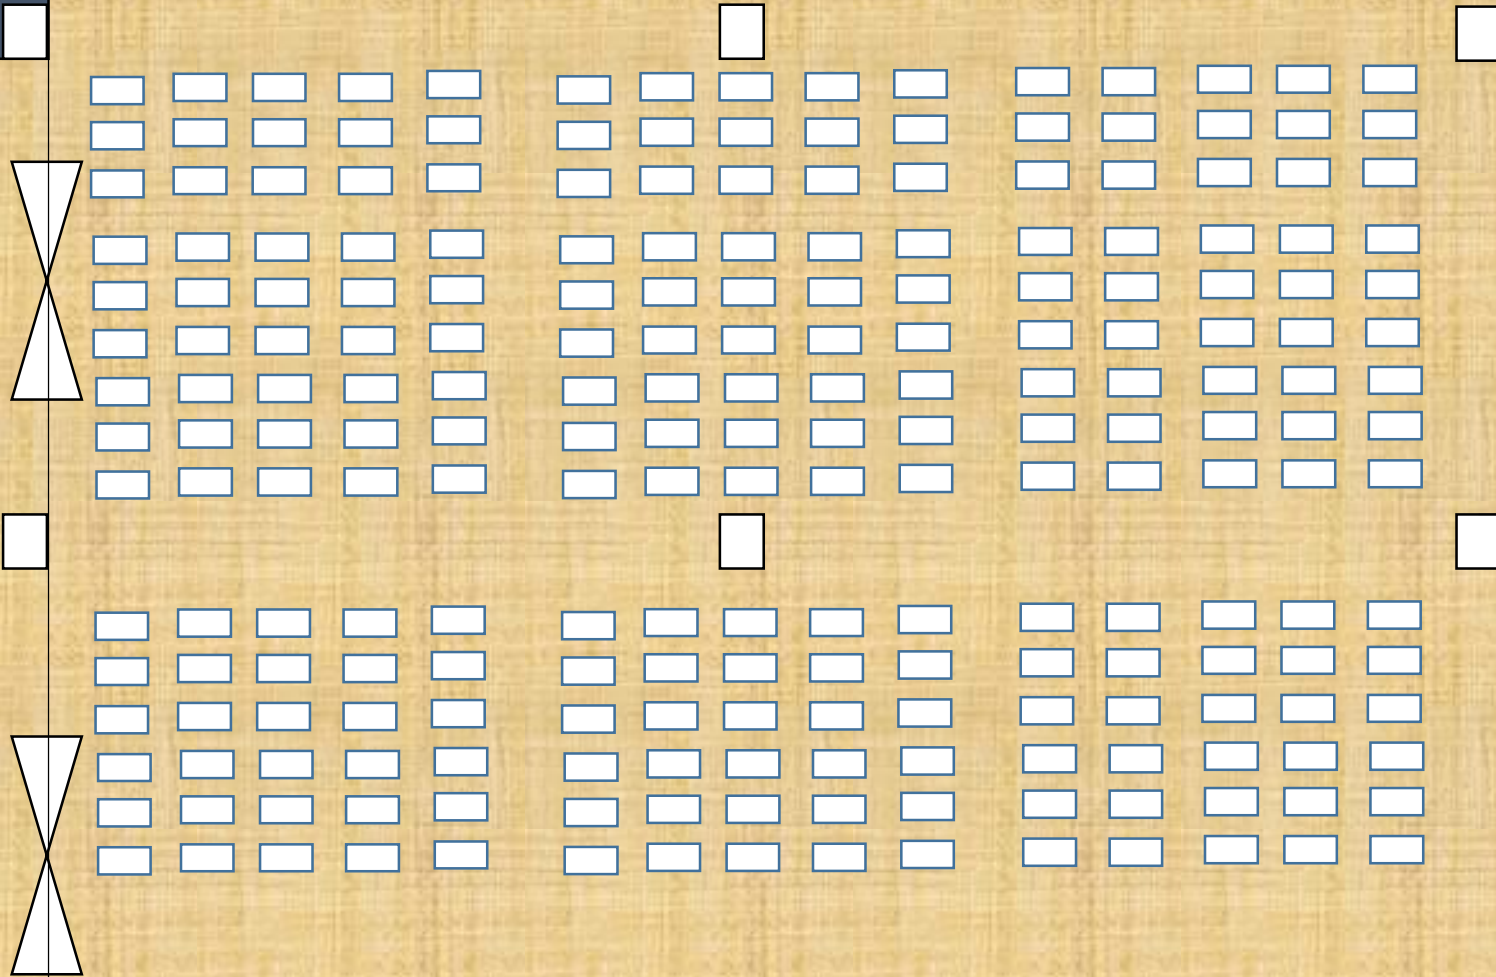

Pre Function  
6 x 13

Kintamani Room  
13 x 13,6

5 m

5,5 m

6.6 m

Pre Function

Class Room  
Up to 81 person

Screen

Screen

Pre Function

Class Room no table  
Up to 100 person

Pre Function

Round Table  
Up to 80 person

Screen

Screen