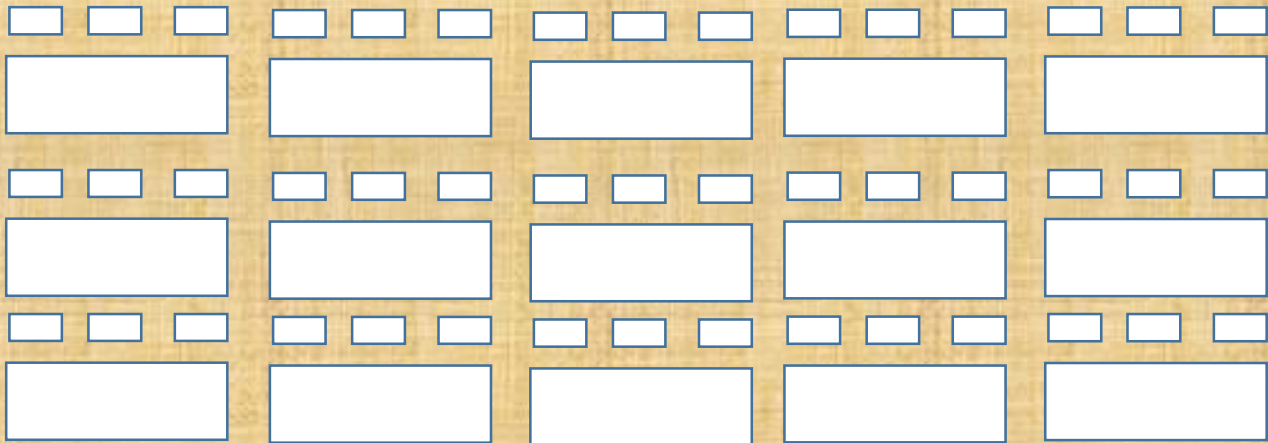

Pre Function  
6 x 13

Kintamani Room  
13 x 13,6

5 m

5,5 m

6.6 m

Pre Function

Class Room  
Up to 81 person

Screen

Screen

Pre Function

Class Room no table  
Up to 100 person

Pre Function

Round Table  
Up to 80 person

Screen

Screen