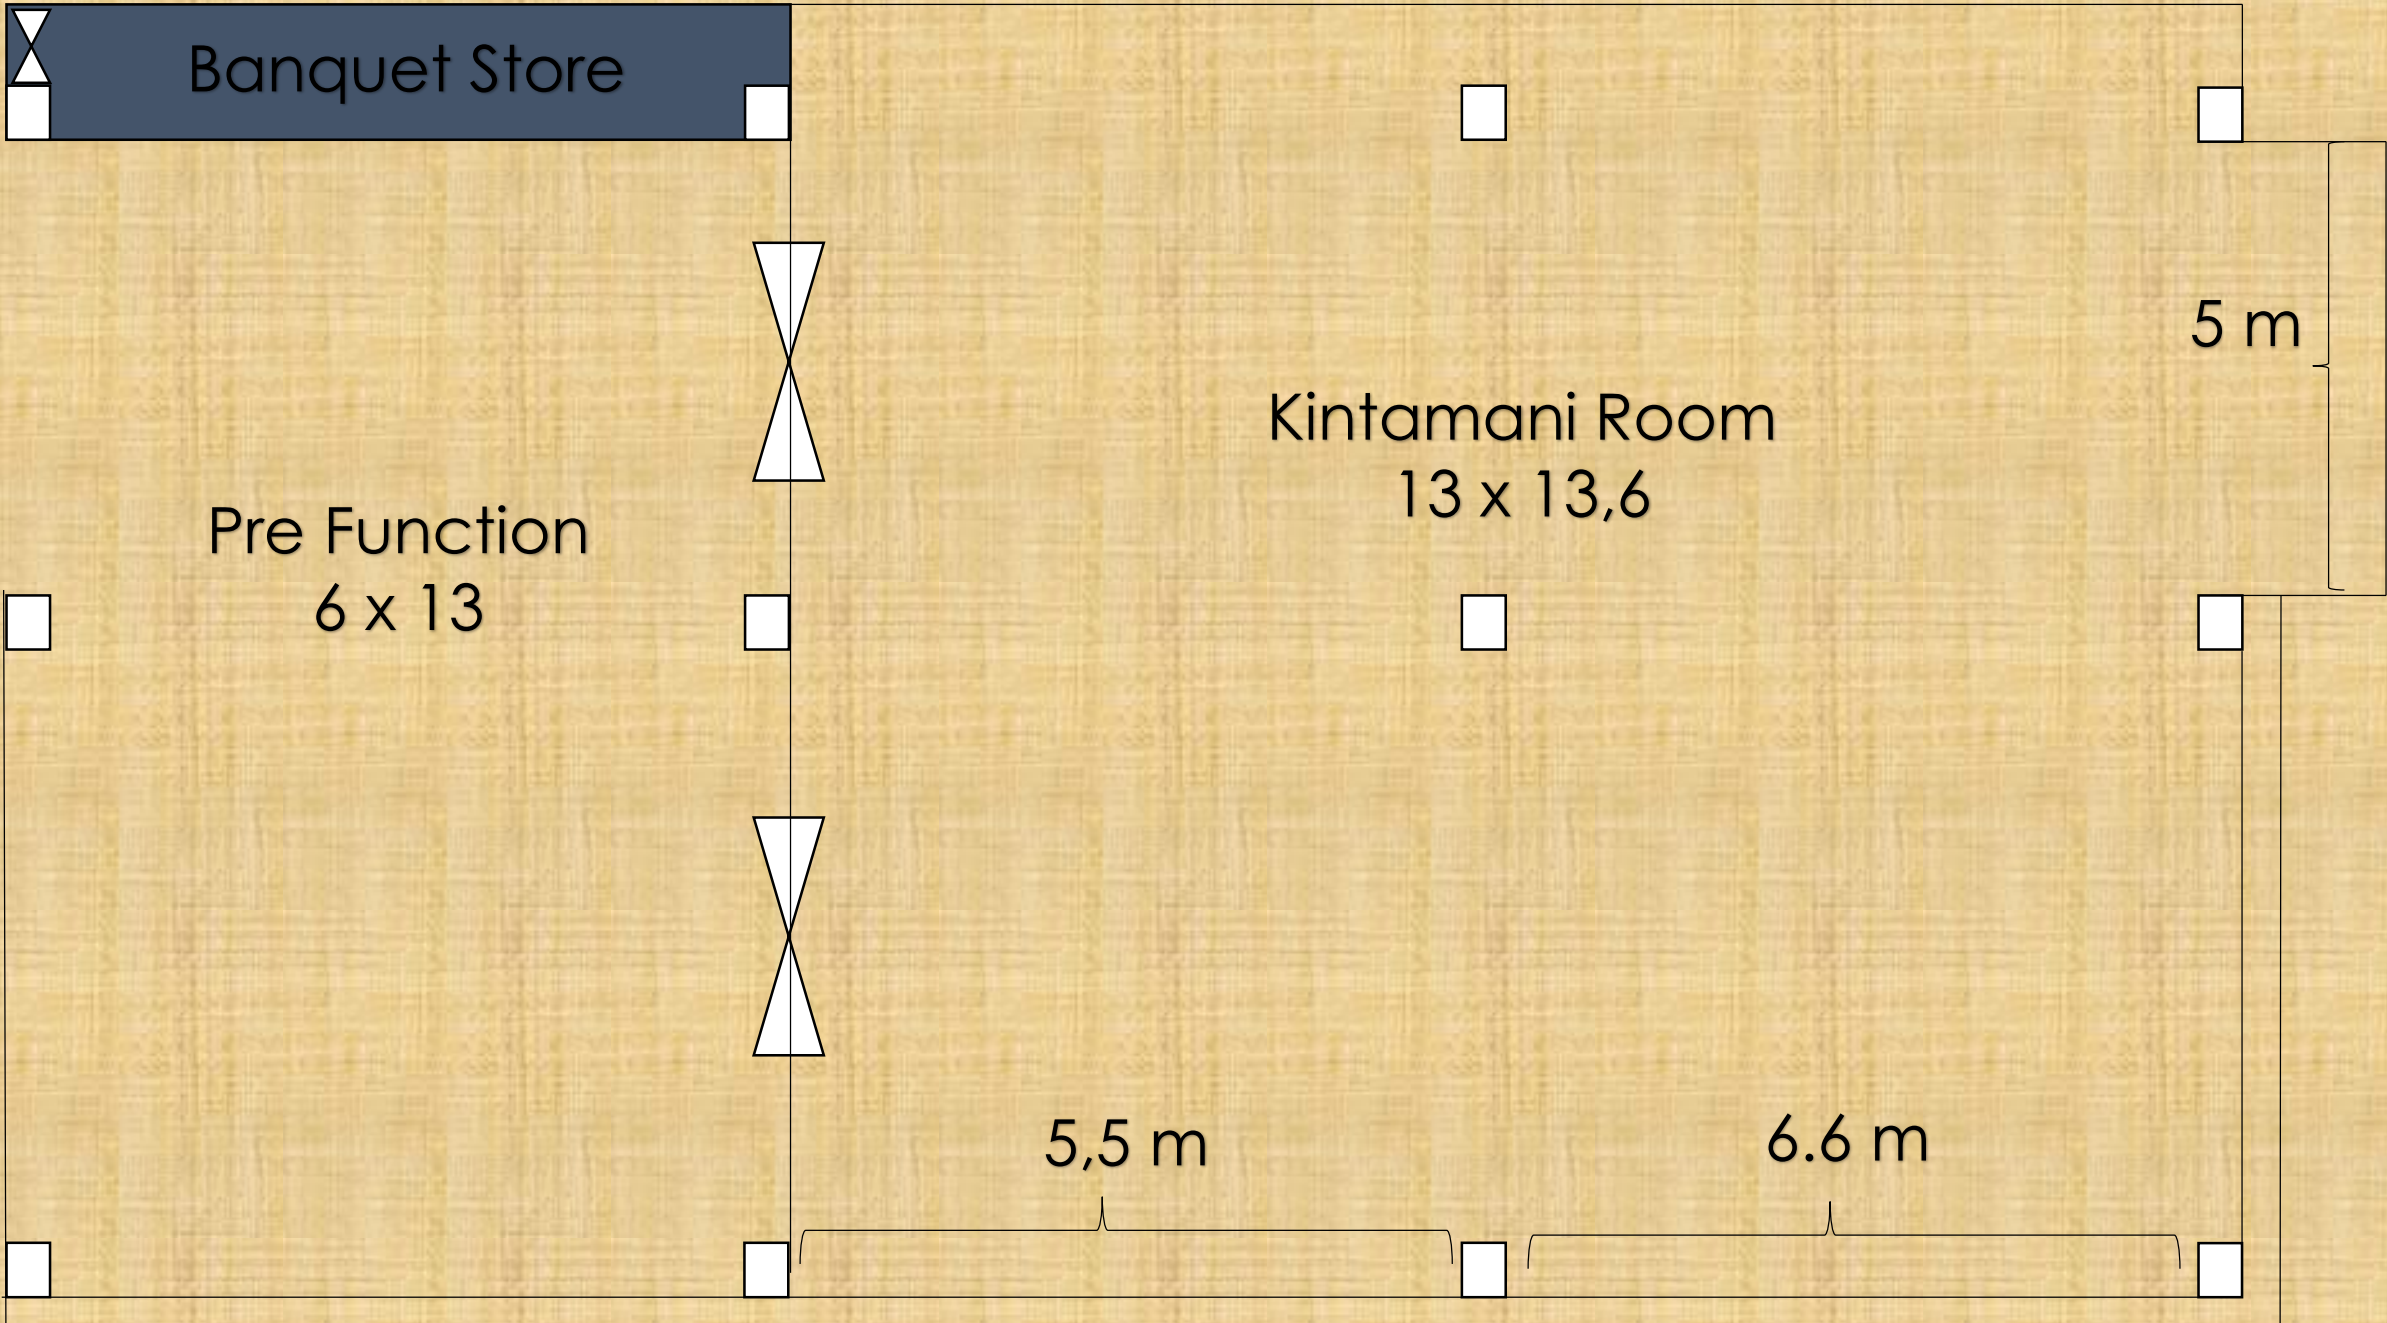

Pre Function  
6 x 13

Kintamani Room  
13 x 13,6

5 m

5,5 m

6.6 m

Pre Function

Class Room  
Up to 81 person

Screen

Screen

Pre Function

Class Room no table  
Up to 100 person

Pre Function

Round Table  
Up to 80 person

Screen

Screen