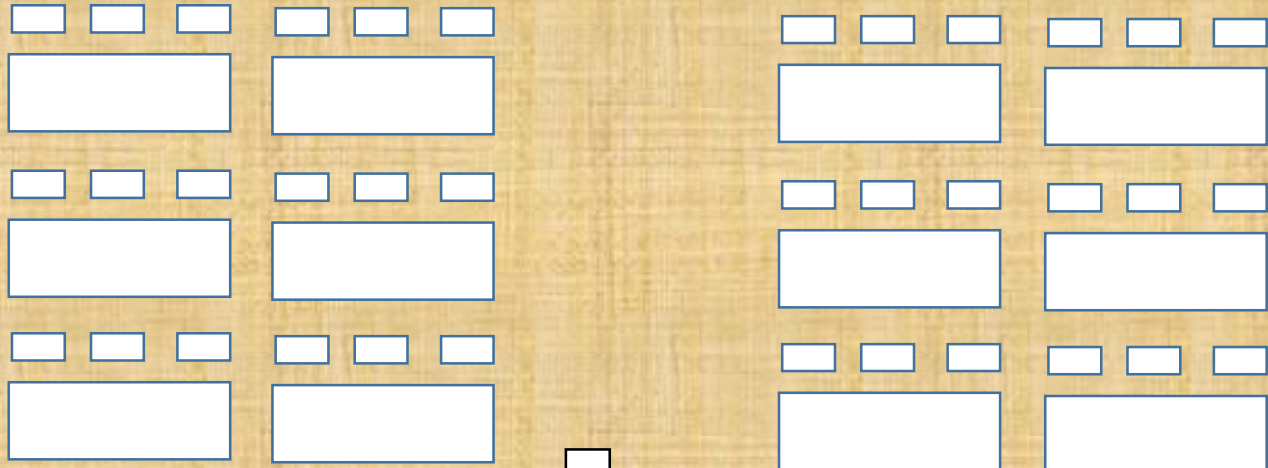

Pre Function  
6 x 13

Kintamani Room  
13 x 13,6

5 m

5,5 m

6.6 m

Pre Function

Class Room  
Up to 81 person

Screen

Screen

Pre Function

Class Room no table  
Up to 100 person

Pre Function

Round Table  
Up to 80 person

Screen

Screen